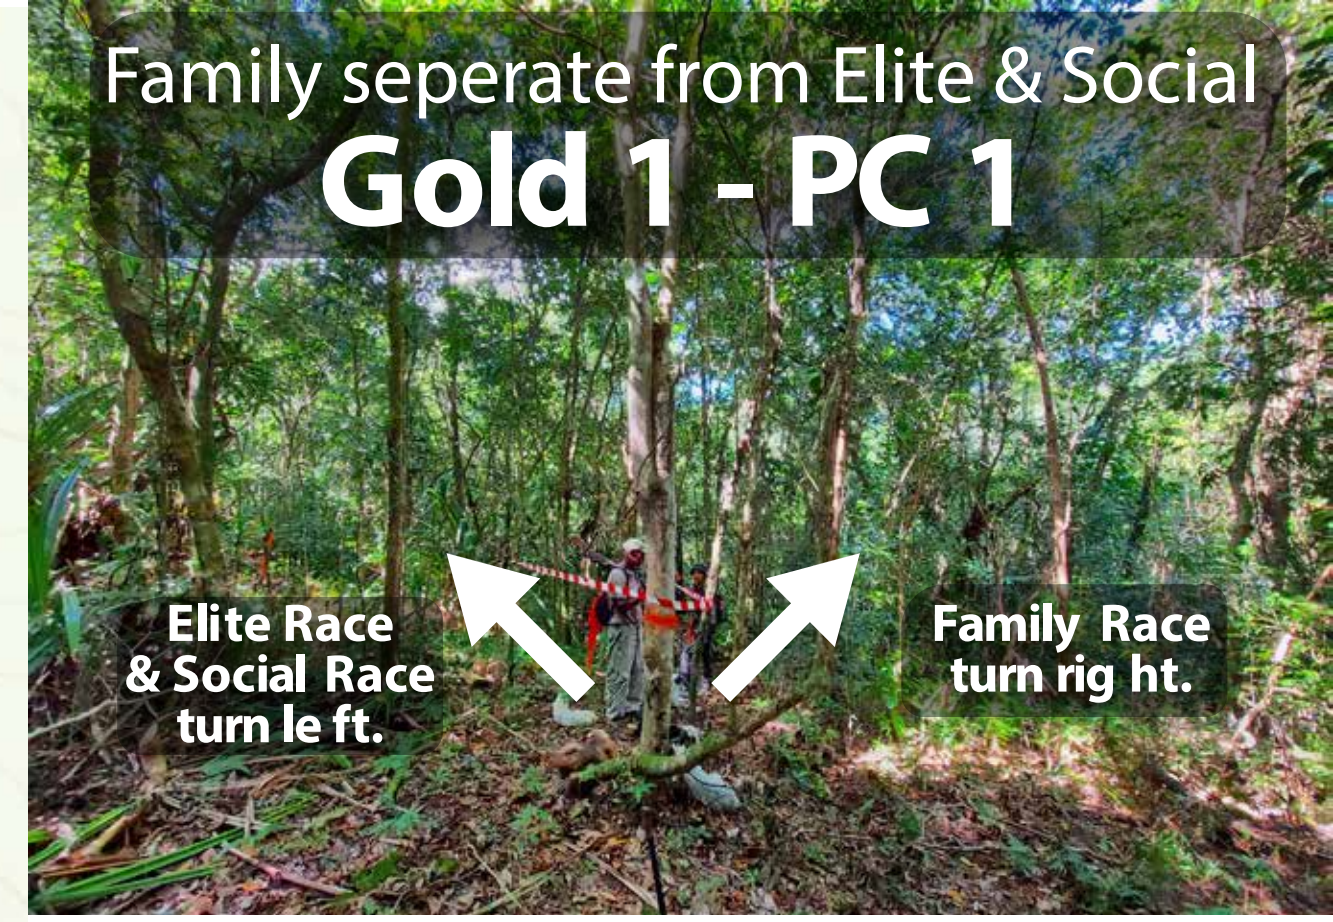

Elite & Social reunite
Tree Point

Social Race coming from left.

Elite Race coming from right.

Family separate from Elite & Social
Gold 1 - PC 1

Elite Race & Social Race turn left.

Family Race turn right.

Overseeing "The Lookout Hill" from PC2
PC 2

RACE MAP
ELITE

Elite & Social separate
PC 2

Elite Race turn left.

Social Race turn right.